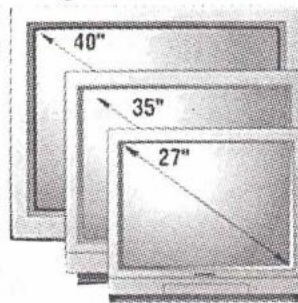

CS-3505 35" TV Anniversary Edition 35" television with two-tuner picture-in-picture, with a Corian-finished top. The picture-in-picture in this set is sizable and movable so you can choose where you want it. With 700 lines of resolution. Black tint tube, with a reduced curvature for a flatter picture with better contrast and richer colors. **$1599.00**