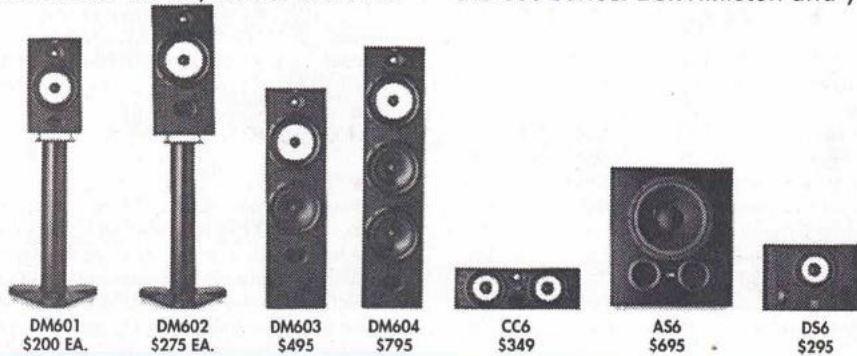

New from B&W

LISTEN AND YOU'LL SEE

Throughout its entire history the B&W quest has been to reproduce recorded sound and music as faithfully as it was made. This quest has never been compromised. The inspiration was simple. The love of music. These ideals and dedication have made B&W speakers an industry standard, used by recording studios worldwide. Over 80% of all classical recordings made today are monitored through B&W speakers. It was this philosophy and experience that created the new 600 series, an affordable range of home loudspeakers featuring B&W's patented Kevlar cones. Pioneered by B&W in its famous Matrix 800 series, Kevlar's woven

nature prevents the build up of standing waveforms. Coupled with low coloration and minimal distortion the result is a more natural, neutral musical sound. Along with Kevlar cones 600 series speakers feature aluminum dome tweeters. Ferro-fluid cooling nearly doubles their power handling capability. The end result is a more dynamic output that retains definition beyond the range of human hearing. B&W have also earned wide renown for their contribution to home theater, winning major awards in both the US and Europe. This level of expertise and commitment is now available in a range of affordable home speakers - the 600 series. B&W...listen and you'll see.

stereo shop

audio/video interiors

Newsletter of The Stereo Shop, Inc.
505 Farmington Avenue, Hartford, CT 06105
(203) 523-7250

Store Hours:

Mon.-Wed.-Fri. 9-6
Thursday 9-8
Saturday 9-5
Closed Monday's in July & August

Bulk Rate
U.S. Postage
PAID
Hartford, CT
Permit No. 1355

McIntosh • Conrad-Johnson
Yamaha • Adcom
Definitive Technology
B&W Loudspeakers • Canton
Boston Acoustics • Velodyne
Cal Labs • AudioQuest
Tributaries • Sharpvision
Mitsubishi

Or Current Resident