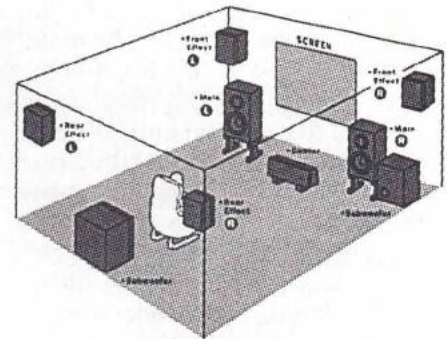

THE FUTURE OF HOME THEATER SOUND SPECIAL FREE SEMINAR

Saturday, December 14th! Two showings: 10:00 am and 2:00 pm

The most exciting format available for home theater today is "Dolby Digital," also known as AC-3, the new multi-channel audio format for surround sound. This new format is not only going to radically improve your movie-oriented home theater experience, but your favorite music on CD will be greatly enhanced as well.

Dolby AC-3 is the multi-channel format that will be featured on future HDTV (high definition television) broadcasts, laserdiscs and digital videotape. It is also referred to as "5.1" because, in addition to the five main discrete channels - left, right, center and "stereo" surround, there's also a discrete bass channel meant to be fed to a subwoofer. The resulting effect is far more realistic sound.

If you're interested in learning more about and actually hearing this great new technology, come to a special seminar

Saturday, December 14th for two showings, 10:00 am and 2:00 pm. Factory representatives from Yamaha will be at The Stereo Shop all day long to demonstrate and explain this exciting new home theater surround sound format! Seating at the seminar will be limited, so please call Bob NOW at 523-7250 for reservations.

DECEMBER SPECIAL
10% off
YAMAHA AUDIO/VIDEO RECEIVERS & CD CHANGERS

~Come early and enjoy refreshments!~

VCR SERVICE SPECIAL

Only $37.50 (regularly $65.00)! Dirty heads and tape transport can impair your VCR's performance and playback. Don't let a dirty VCR spoil your holiday gatherings or snowbound weekends. Bring your VCR in during December, our technicians will professionally clean, demagnetize and check its overall operation. You will see a better picture and hear better sound.

VINYL LIVES: Record Cleaning Special **FREE Record Cleaning Offer!**

Don't let your favorite holiday LPs sit in hibernation this year. Bring in your treasured discs during the month of December, we'll spin them clean on our Keith Monks professional record cleaning machine. Watch in amazement as years of dust and grime are powered from the grooves. Plus we'll clean the first LP free of charge. Best of all we'll provide an archival sleeve to protect them for years to come. Save 50% off our regular rate. **Professional Record Cleaning Special just $ 1.00 each during December**